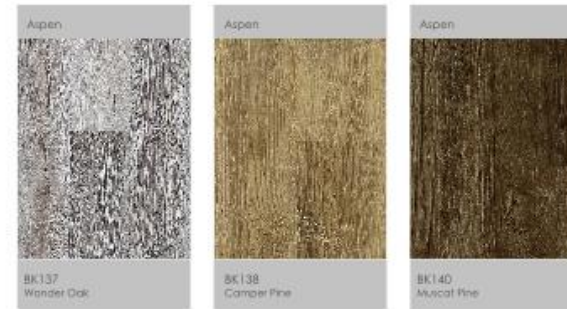

Aspen

click: 1220 x 150mm
1220 x 184mm

Dry Back: 1219.2 x 152.4mm
1220 x 184mm